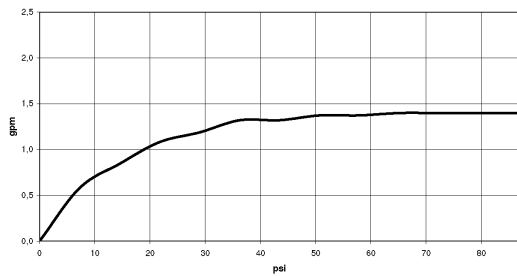

Kitchen - Tara Classic
Profi single-lever mixer - polished chrome
Article number: 33 880 888-00 0010

- 7-7/8" Projection
- Swiveling spout 360°
- Aerated stream and spray mode
- Total height 16-3/8"
- 26-1/8" approximate height of Profi spray
- Height to aerator/spout outlet 10-7/8"
- 1-3/8" hole diameter
- 2x 3/8" US flexible supply lines
- Sprayface with descaling system
- Water flow rate limited to max. 1.5 gpm
- lead-free
- (ADA)
- Internal backflow preventer.

polished chrome

Kitchen - Tara Classic
Profi single-lever mixer - polished chrome
Article number: 33 880 888-00 0010

Dimensional drawing

All dimensions in mm / inch = mm x 0,0394

Flow rate chart

Kitchen - Tara Classic
Profi single-lever mixer - polished chrome
Article number: 33 880 888-00 0010