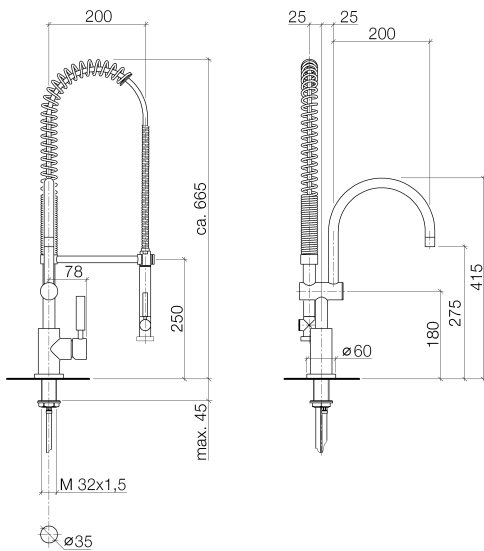

Kitchen - Tara Classic
Profi single-lever mixer - polished chrome
Article number: 33 880 888-00 0010

- 7-7/8" Projection
- Swiveling spout 360°
- Aerated stream and spray mode
- Total height 16-3/8"
- 26-1/8" approximate height of Profi spray
- Height to aerator/spout outlet 10-7/8"
- 1-3/8" hole diameter
- 2x 3/8" US flexible supply lines
- Sprayface with descaling system
- Water flow rate limited to max. 1.5 gpm
- lead-free
- (ADA)
- Internal backflow preventer.

polished chrome

Kitchen - Tara Classic
Profi single-lever mixer - polished chrome
Article number: 33 880 888-00 0010

Dimensional drawing

All dimensions in mm / inch = mm x 0,0394

Flow rate chart

Kitchen - Tara Classic
Profi single-lever mixer - polished chrome
Article number: 33 880 888-00 0010

Recommended article

10 713 970-00
AIR SWITCH operating
button, trim parts only -
polished chrome

82 434 970-00
Soap dispenser with flange -
polished chrome